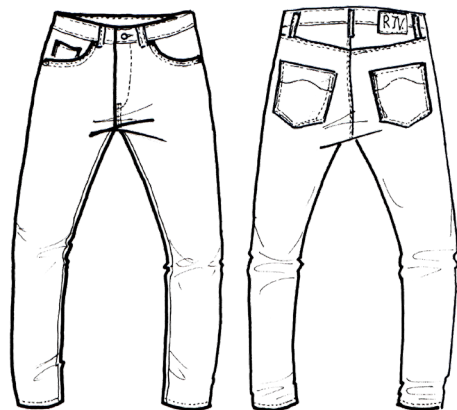

TABELLA MISURE

SIZE CHART

Slim Fit

	29	30	31	32	33	34	36	38
W								
L								
1 Waist cm	39.3	40.5	41.8	43.0	44.3	45.5	46.8	49.3
2 Hem cm	16.6	16.9	17.2	17.5	17.8	18.1	18.4	19.0
3 Front Rise cm	23.6	23.9	24.3	24.6	25.0	25.3	25.7	26.4
4 Hip cm	47.8	49.0	50.3	51.5	52.8	54.0	55.3	57.9